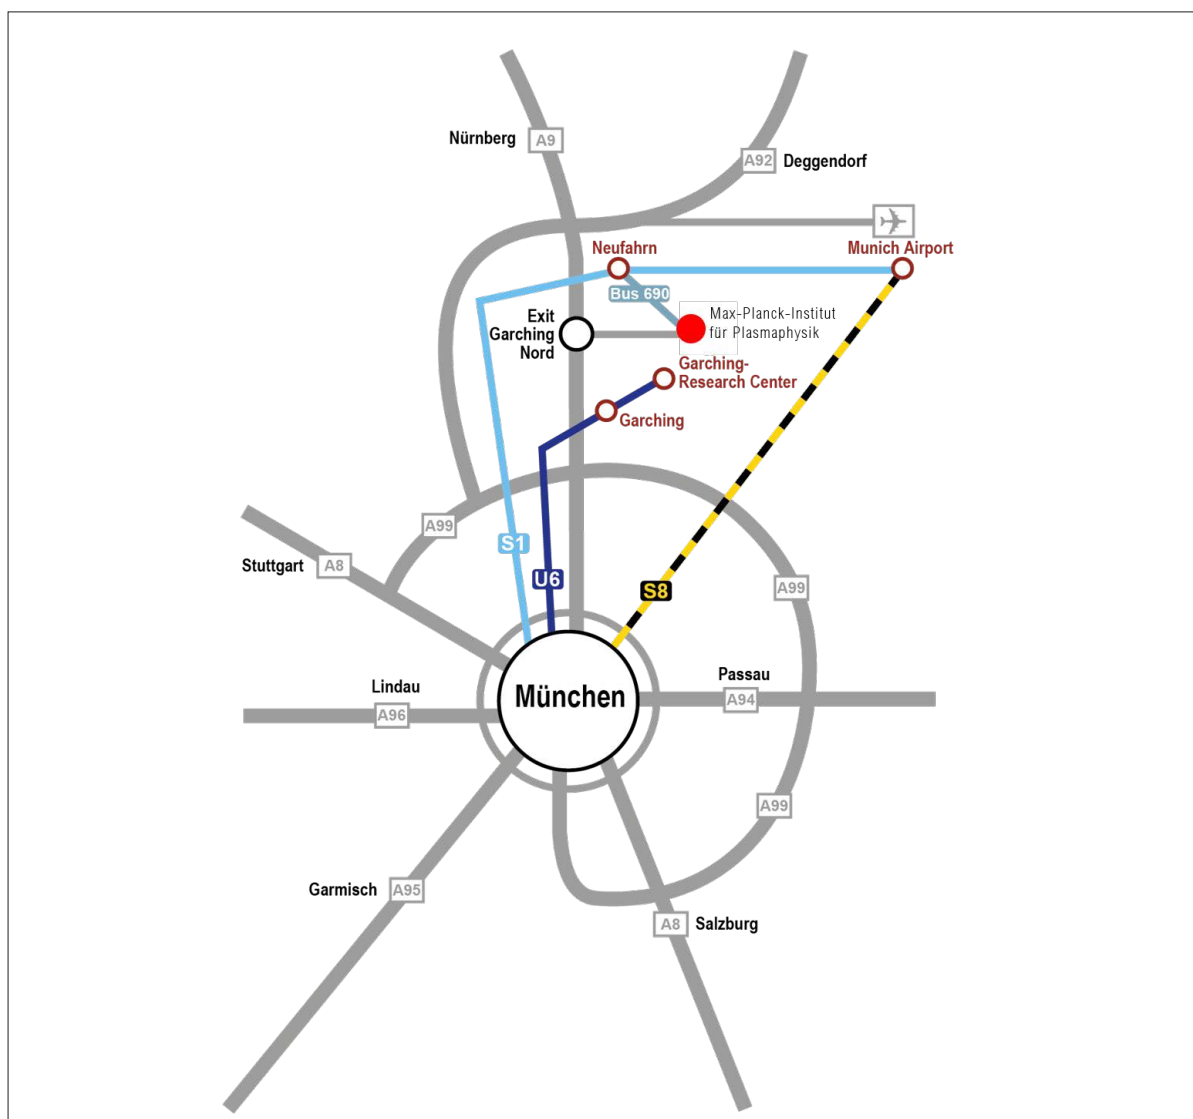

# Route map Garching

## By public transport:

- from Munich Main Station: any S metro to Marienplatz, metro U6 to terminal stop "Garching-Forschungszentrum" (Travel time from Marienplatz: 25 minutes)  
The IPP gate is located directly behind the metro exit (exit opposite the direction of travel).
- from Airport Munich: S1 to Neufahrn, then bus 690 to "Garching Forschungszentrum" (only on weekdays)

(Please note the information on changes in the timetable of the Münchner Verkehrs- und Tarifverbund: <https://efa.mvv-muenchen.de/index.html#trip@enquiry>).

**By car:** Exit Garching-Nord on the Autobahn A9 München-Nürnberg, then follow the signs "Forschungsinstitute"

**Taxi (cab):** fare from airport to IPP 40 - 50 Euro