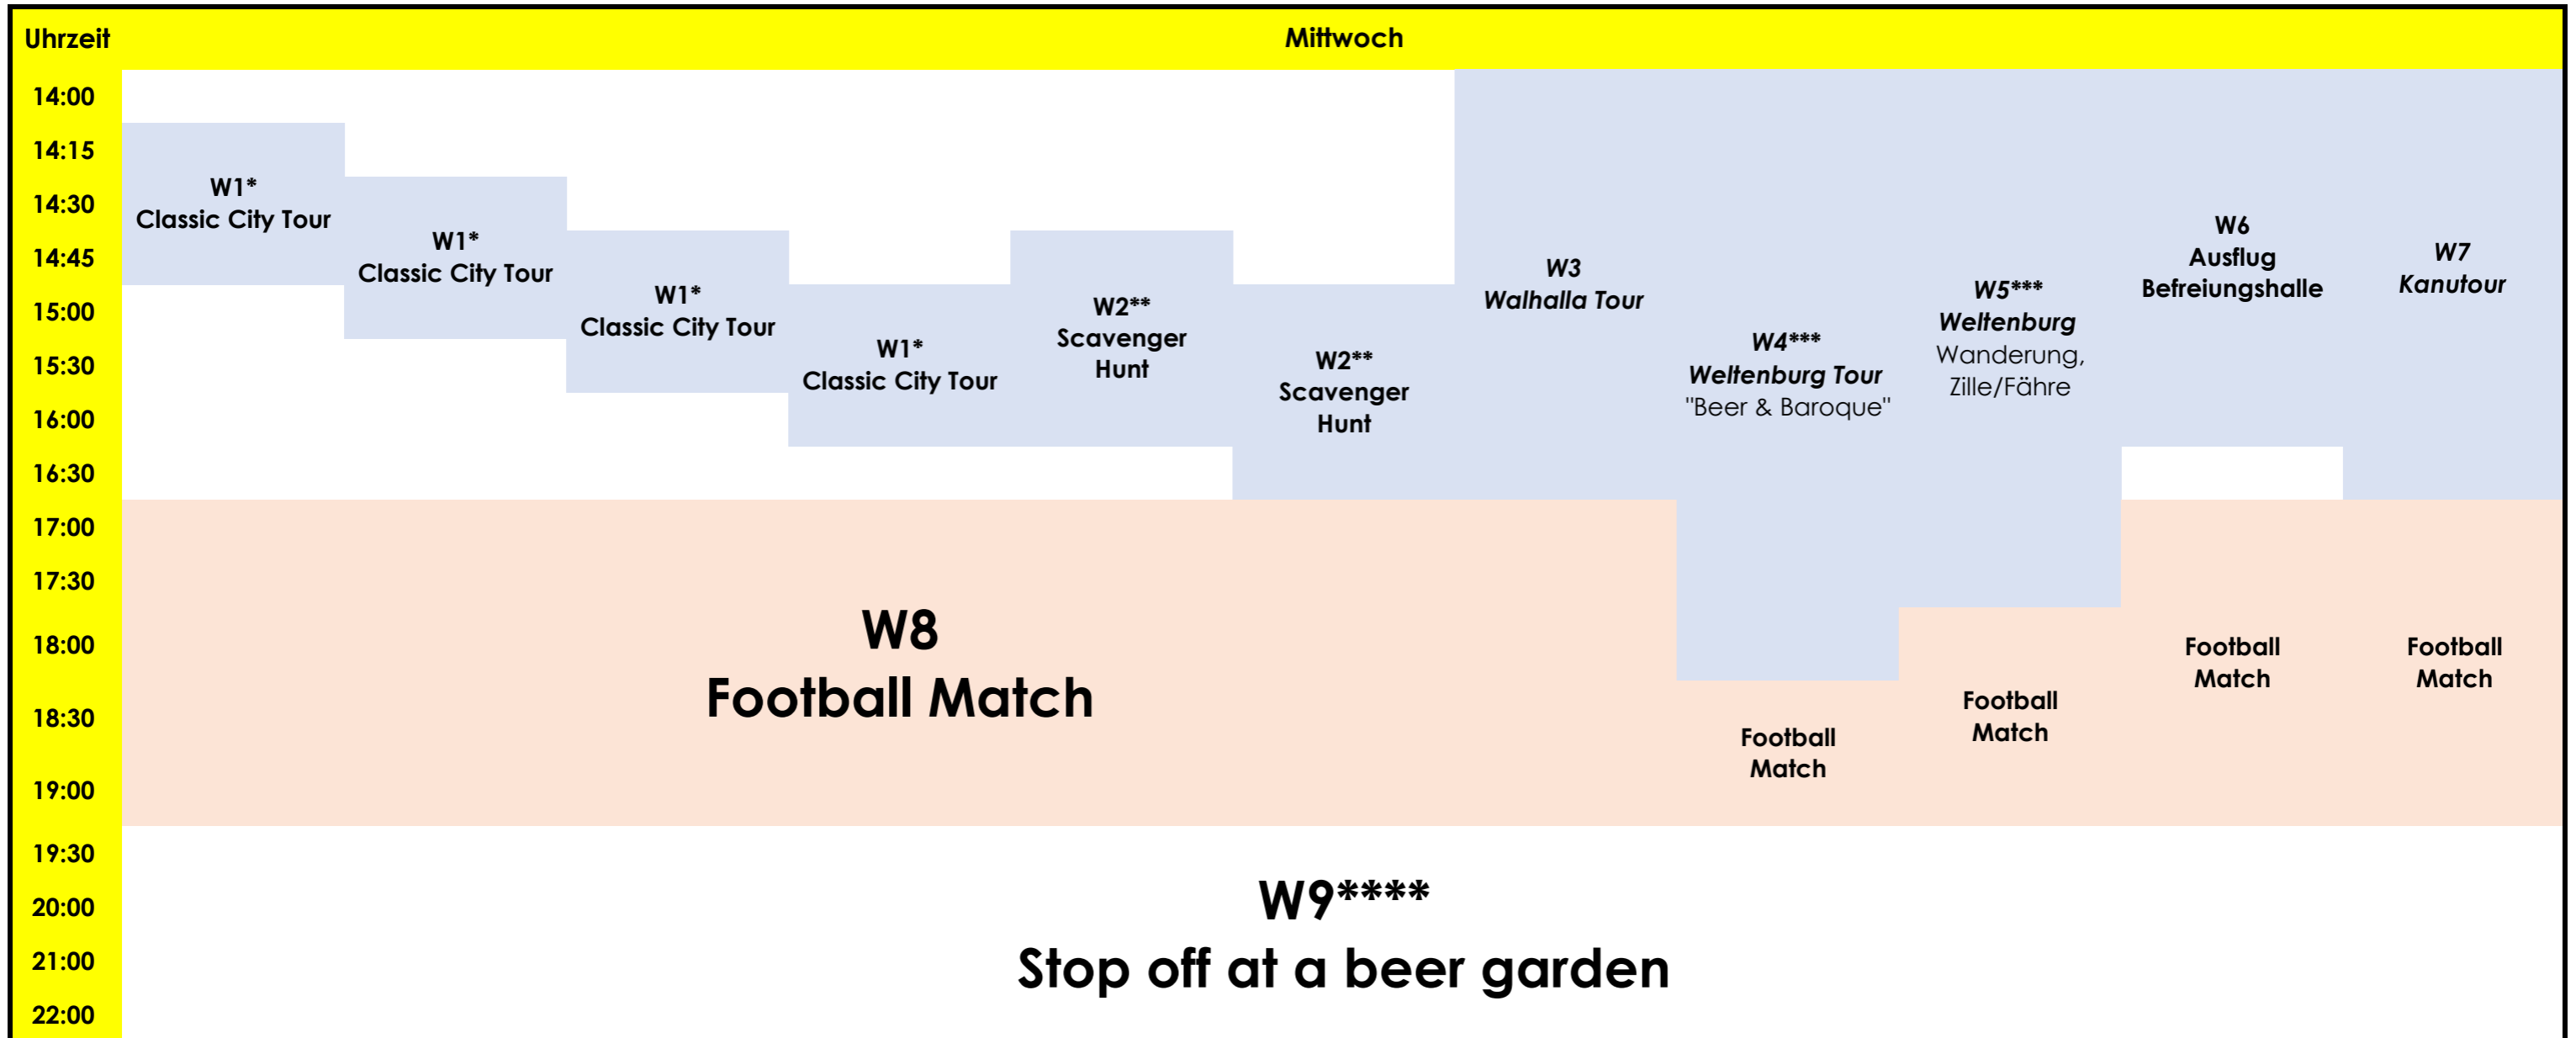

**PSI27
Social Events
19. bis 21. Mai 2026**

*) **W1** The number of city tours depends on the number of participants. The first tour starts at 2 p.m.

) **W2 The number of Scavenger Hunts depends on the number of participants. The first tour starts at 2:45 p.m.

***) **W4 and W5** You will be late for the football match. The tour ends at approximately 6:30 p.m.

****) **W9** Food and drinks at your own expense